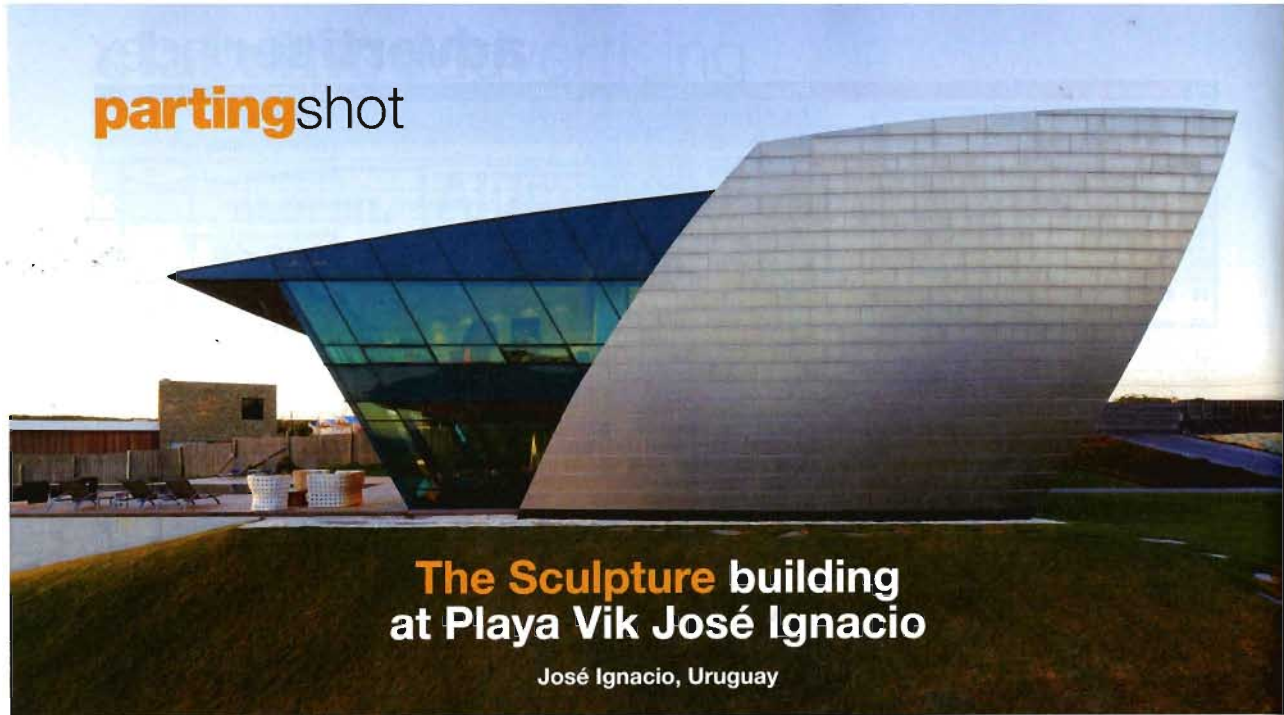

Modern Metals®

➔ **Perched on the José Ignacio peninsula** on Uruguay's coastline, The Sculpture building at the Playa Vik José Ignacio resort features a roof and lateral walls made from double-curved titanium panels. The entrance to the building is a two-story curved and inclined glass facade with a sculpted bronze door created by internationally renowned Uruguayan artist Pablo Atchugarry. Facing west with views across the Atlantic Ocean, visitors can watch the sunset from any of the resort's exclusive buildings.