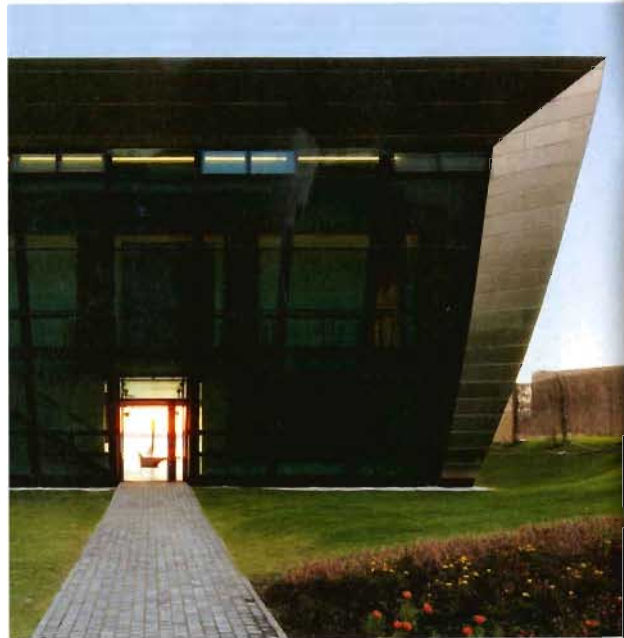

Modern Metals®

➔ **Perched on the José Ignacio peninsula** on Uruguay's coastline, The Sculpture building at the Playa Vik José Ignacio resort features a roof and lateral walls made from double-curved titanium panels. The entrance to the building is a two-story curved and inclined glass facade with a sculpted bronze door created by internationally renowned Uruguayan artist Pablo Atchugarry. Facing west with views across the Atlantic Ocean, visitors can watch the sunset from any of the resort's exclusive buildings.